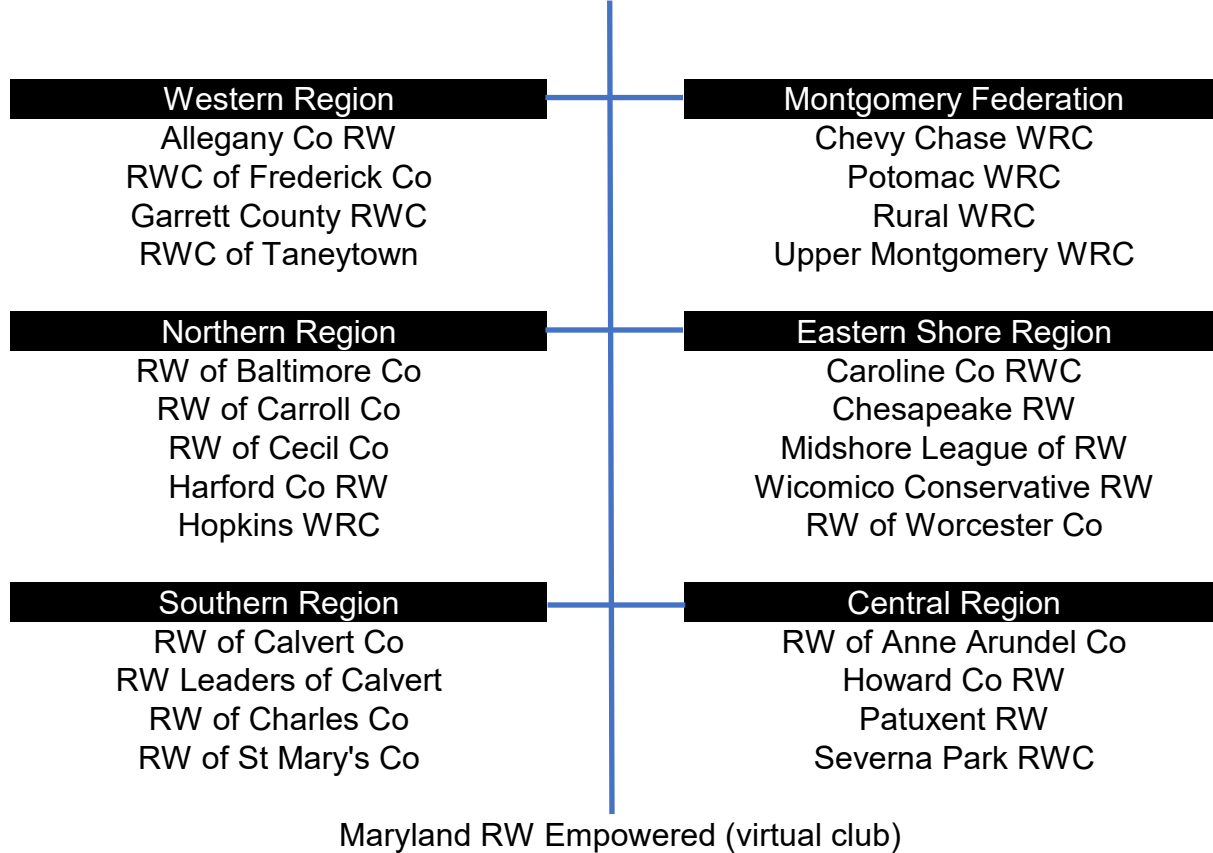

GOVERNANCE STRUCTURE

NFRW

National Federation of Republican Women

Governance: National Federation of Republican Women Bylaws (amended Sep 2021)

MFRW

Maryland Federation of Republican Women

Governance: National Federation of Republican Women Bylaws (amended Sep 2021)

Bylaws · Maryland Federation of Republican Women Inc (as amended 14 Nov 2020)

Maryland RW Empowered (virtual club)

Governance of affiliated clubs

National Federation of Republican Women Bylaws (amended Sep 2021)

Bylaws · Maryland Federation of Republican Women Inc (as amended 14 Nov 2020)

Club bylaws

RW = Republican Women

RWC = Republican Women's Club

WRC = Women's Republican Club